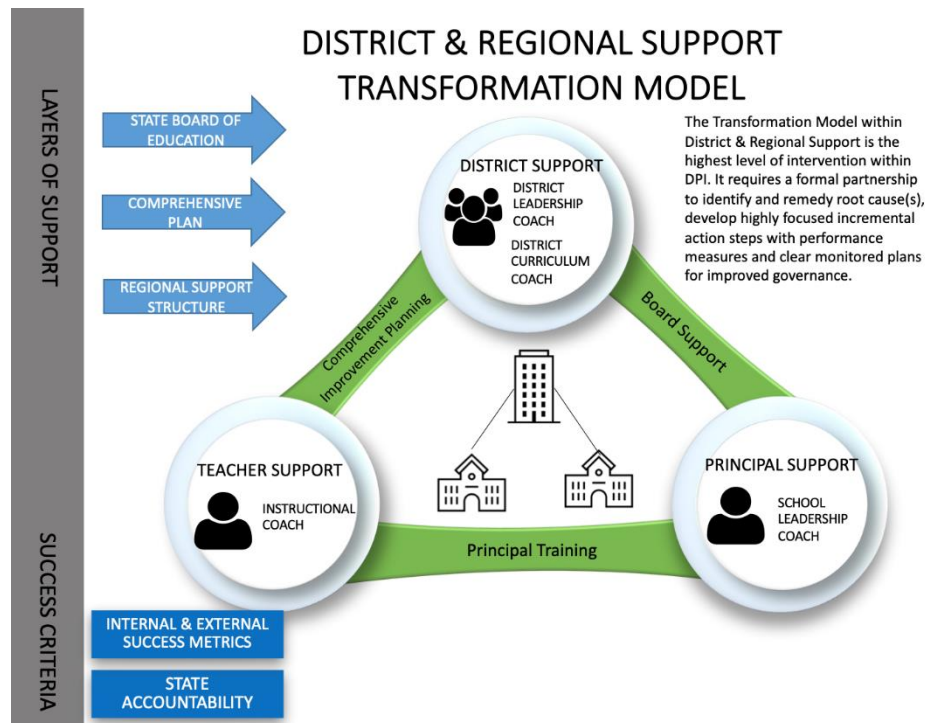

THE MODEL

The model provides support at those areas of district and school governance research shows is essential to improved outcomes: classroom level, principal level, curriculum level, and district leadership level. The model provides “boots-on-the-ground” support for schools and districts continually designated low performing.

SUPPORT ROLES

- District Leadership Coach (DLC) – District Leadership Coaches work onsite at the district level to build leadership capacity by developing and implementing reformative and innovative processes, procedures, and structures that will lead to improved student achievement. This role leads the Assistance Team that is outlined in Part 3 of Chapter 115C of the General Statutes.
- District Curriculum Coach (DCC) – District Curriculum Coaches provide onsite support to the six CARES districts by assisting district leadership in the development and implementation of strategic methods to improve curriculum alignment, the use of evidence-based instructional practices, and the effective implementation of the North Carolina Standard Course of Study.
- School Leadership Coach (SLC) – School Leadership Coaches work at the school site to build the capacity of the principal and school leadership team with an emphasis on instructional leadership and the development of continuous improvement processes that result in strong systems and structures.
- Instructional Coach (IC) – Instructional Coaches will provide high leverage targeted on school site instructional support to identified low-performing districts/schools. The ICs will work in collaboration with the DLCs, DCCs, and SLCs.

Because of the temporary federal funding, DRS has established a prototype for the highest level of intensive support known as the CARES initiative. This enables DRS to enter a formal partnership with and provide resources to chronically low-performing schools and districts. The support has been established to align to the permanent work of the division and directly connects to both well-established levels of Diagnostic Services and Strategic Reform.