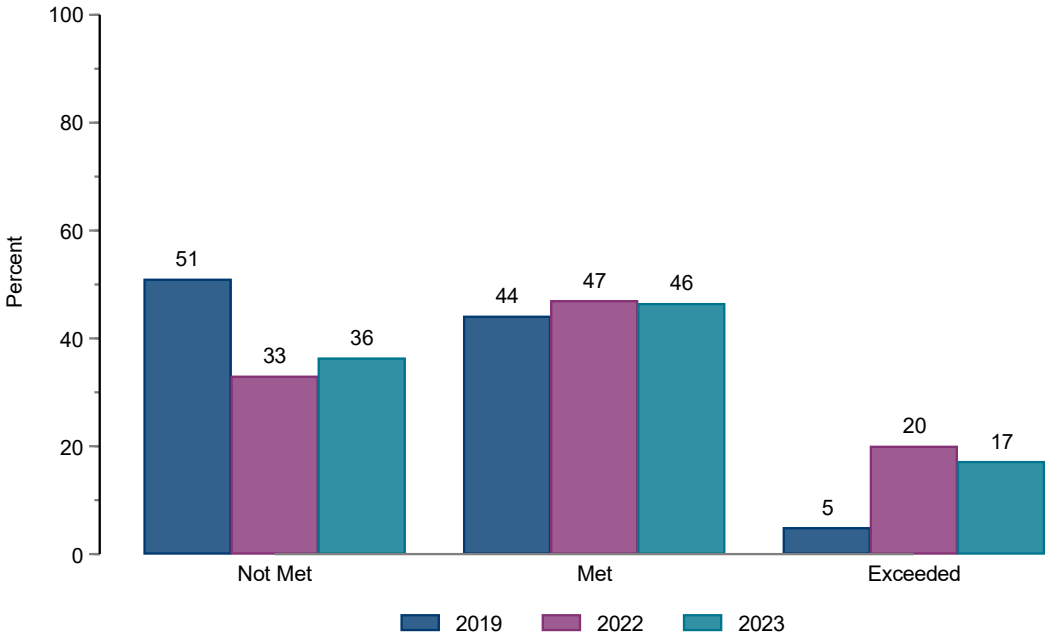

Success Metrics

When the CARES Intensive Intervention work started in 21-22, coaches were deployed to support 81 schools and 24 districts. 35 of the original 81 schools were found in 18 districts and were schools that had been designated as low performing since 2016. The remaining 46 schools supported were low-performing schools in 6 districts that had a continuous history of being designated a low-performing district. In 22-23, district leaders in the 24 districts requested that we increase support to more schools and coaches started supporting 102 schools. The chart below shows the impact of the CARES team of coaches after working in these 102 schools in 22-23. Schools that previously did not meet growth decreased from 51 to 36 and schools that exceeded growth have increased from 5 to 17. Districts have also seen the impact of CARES partnerships and both Tyrrell County Schools and Nash County Public Schools have successfully exited low-performing district status. Additional data on CARES is available through the Education Policy Initiative at Carolina (EPIC) research study. This research study is available on request and is the product of a partnership between The N.C. Department of Public Instruction (NCDPI) and North Carolina Collaboratory.

CARES Schools by Growth Status