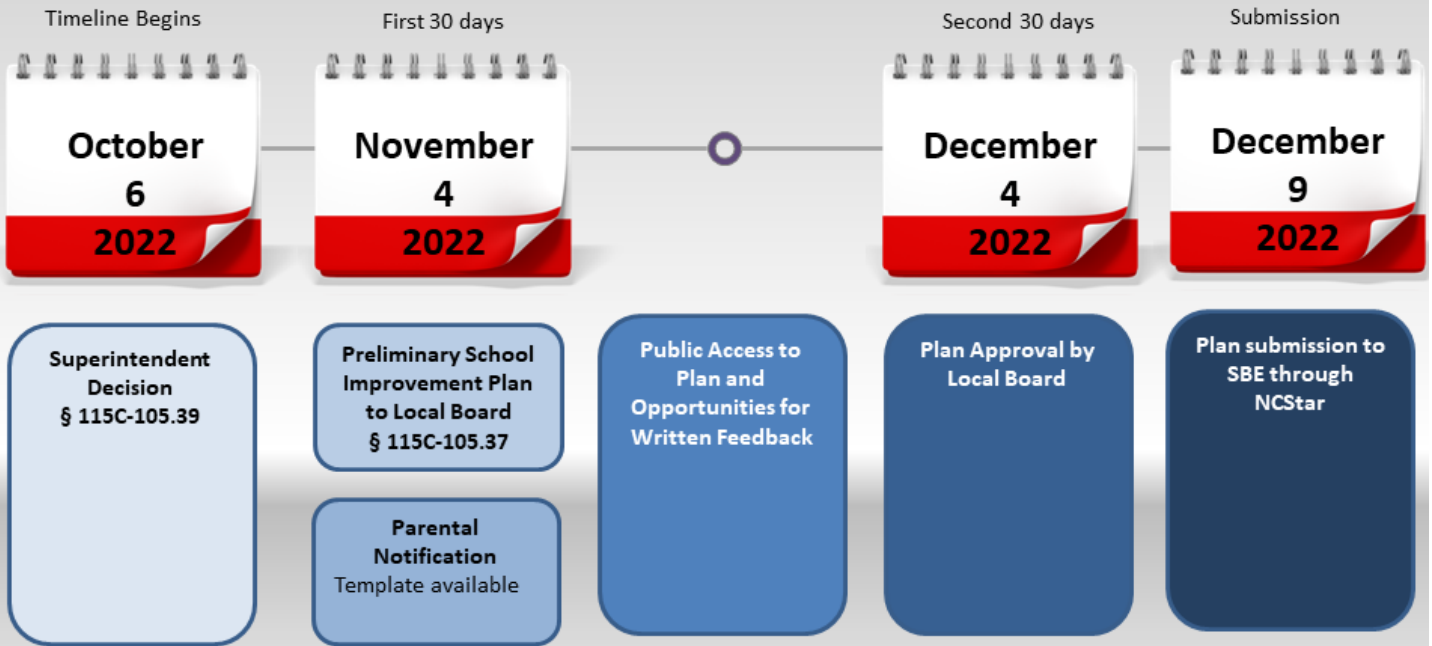

*2022 Timeline for Submission of School Improvement Plans
for Schools and Districts Designated as Low Performing*

State Designation Timeline